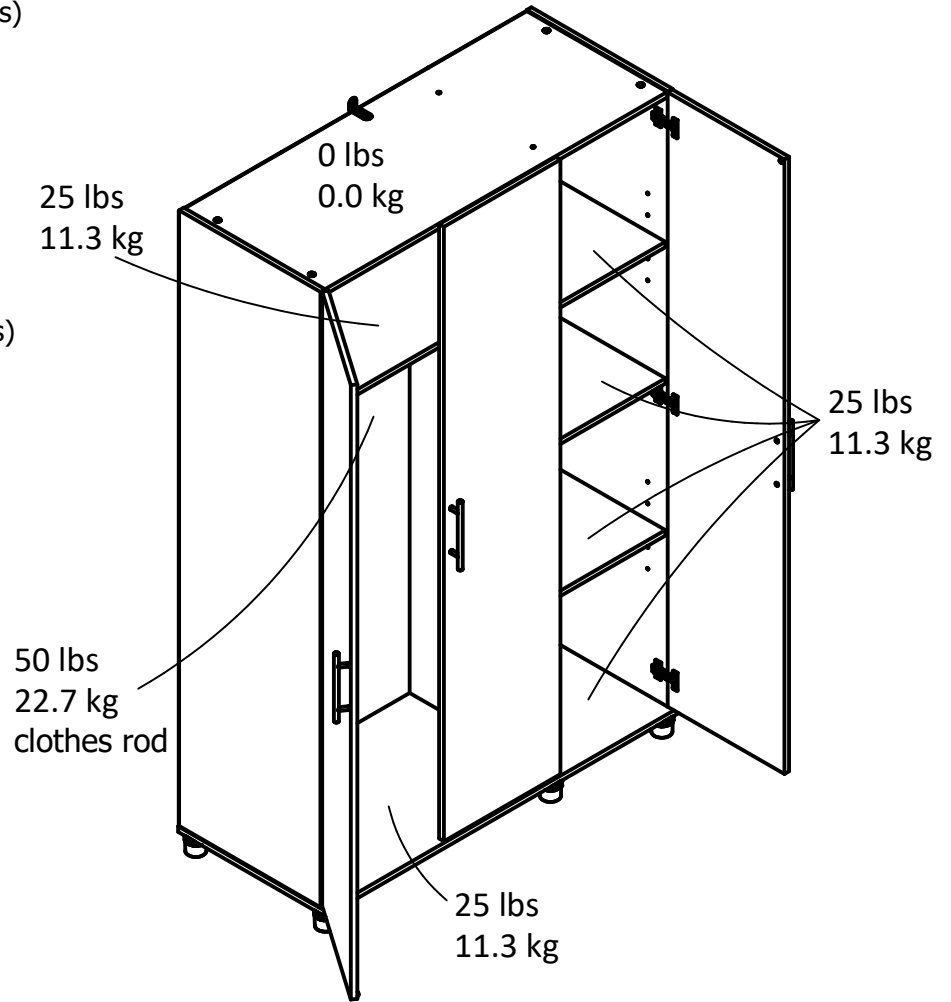

3268

Interior Storage dimensions:
 (2) storage spaces (adj heights)
 (upper section door 3)
 15.0 in. (38.1 cm) W
 32.7 in. (83.0 cm) H
 18.5 in. (47.1 cm) D
 5.25 cubic feet

Interior Storage dimensions:
 (2) storage spaces (adj heights)
 (lower section door 3)
 15.0 in. (38.1 cm) W
 37.3 in. (94.8 cm) H
 18.5 in. (47.1 cm) D
 5.99 cubic feet

Interior Storage dimensions:
 (top shelf - doors 1&2)
 30.2 in. (76.7 cm) W
 13.4 in. (34.0 cm) H
 18.5 in. (47.1 cm) D
 4.33 cubic feet

Interior Storage dimensions:
 (under shelf - doors 1&2)
 30.2 in. (76.7 cm) W
 143.9 in. (56.7cm) H
 18.5 in. (47.1 cm) D
 18.33 cubic feet

Wood Breakdown: 92%
 Total storage: 33.9 cubic feet

Overall Product Size:
 47.36"W x 19.69"D x 74.27"H
 120.3cm W x 50.0cm D x 188.6cm H

Maximum Weight Capacities
 Unit Weight: 156 lbs. (70.8 kg)