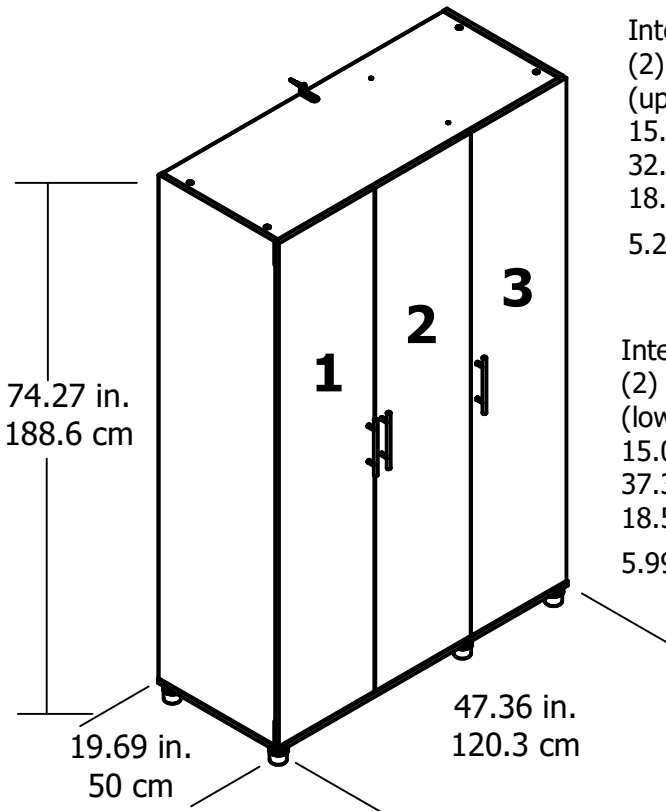

3268

Interior Storage dimensions:
 (2) storage spaces (adj heights)
 (upper section door 3)
 15.0 in. (38.1 cm) W
 32.7 in. (83.0 cm) H
 18.5 in. (47.1 cm) D
 5.25 cubic feet

Interior Storage dimensions:
 (2) storage spaces (adj heights)
 (lower section door 3)
 15.0 in. (38.1 cm) W
 37.3 in. (94.8 cm) H
 18.5 in. (47.1 cm) D
 5.99 cubic feet

Interior Storage dimensions:
 (top shelf - doors 1&2)
 30.2 in. (76.7 cm) W
 13.4 in. (34.0 cm) H
 18.5 in. (47.1 cm) D
 4.33 cubic feet

Interior Storage dimensions:
 (under shelf - doors 1&2)
 30.2 in. (76.7 cm) W
 143.9 in. (56.7cm) H
 18.5 in. (47.1 cm) D
 18.33 cubic feet

Wood Breakdown: 92%
 Total storage: 33.9 cubic feet

Overall Product Size:
 47.36"W x 19.69"D x 74.27"H
 120.3cm W x 50.0cm D x 188.6cm H

Maximum Weight Capacities
 Unit Weight: 156 lbs. (70.8 kg)